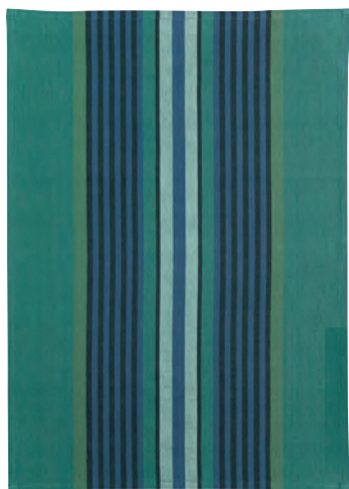

YUNA Torchon, tissage 100% coton recyclé et lavé.
Kitchen towel, weaving recycled and washed cotton.

Paon
50 x 70 cm - 1817065000